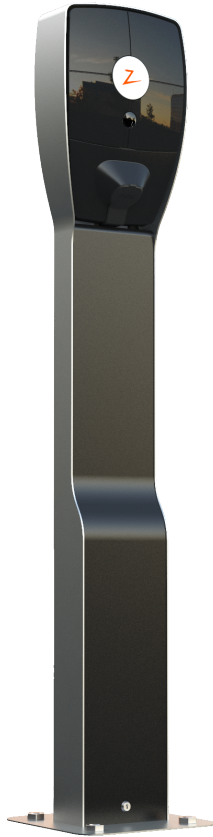

# ZapCharger Pro – Charging columns

Place ZapCharger Pro in open landscapes with our charging columns, specially built for easy installation and maintenance.

Column Premium

Twin Column Premium

Standard

Standard roof mount